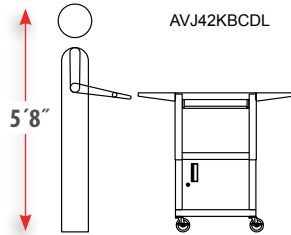

24"W x 18"D ADJUSTABLE HEIGHT A/V CARTS

- 3-outlet, 15' UL and CSA listed electric assembly with cord plug snap.
- 4" ball bearing casters, two with locking brake.
- Cabinet models have reinforced locking doors with full length piano hinges.
- Steel shelves are 24"W x 18"D.
- Big wheel models available.

ALL CART FRAMES ARE

Drop Leaf Shelves Measure 11" x 18"

Surge Suppressing Electrical Assembly Has 3-Outlets

Adjustable Height In 2" Increments

AVJ42KBDL - 24"W x 18"D x 24"-42"H 63 lbs.
Includes pull-out keyboard and mouse shelf and two 11"W x 18"D drop leaf side shelves.

Cabinet Door Opening Dimensions:
20"W x 14⁵/₈"H

AVJ422KB4 - 24"W x 18"D x 24"-42"H 65 lbs.
Includes two pull-out keyboard trays. Available in black only.

AVJ42KBCDL - 24"W x 18"D x 24"-42"H 75 lbs.
Includes pull-out keyboard and mouse shelf, two 11"W x 18"D drop leaf side shelves and locking steel cabinet. Available in black only.