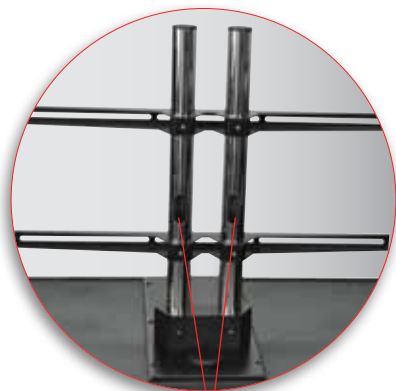

MOBILE PLASMA/LCD CARTS 42" WIDE TOP

Cable access holes in back of support poles

Universal Mount Will Hold Up To A 50" LCD / Flat Screen TV

24" x 32" Shelves Are Reinforced With Two Metal Bars

Surge Suppressing Electrical Assembly Has 3-Outlets

360° Swivel Cord Wrap Attaches To The Leg Of Your Choice

42" Wide Top Shelf Provides Additional Clearance For Your TV

Shelves & Legs Are Made From Recycled High Density Plastic That Will Not Stain, Scratch, Rust Or Dent

Full Piano Hinge On Both Doors

Choice Of Black Or Light Gray Cabinet Front

4" Ball Bearing Casters Two With Brake For Stability

Heavy Duty 18 Gauge Steel Key Lock Doors Recessed Handles

5'8"

LE40CWTUD-B 42"W x 24"D x 40 1/4"H Wt. 129 lbs.
 LE40CWTUD-G 42"W x 24"D x 40 1/4"H Wt. 129 lbs.