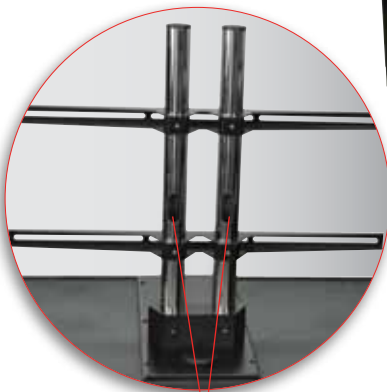

## ENDURA® PLASMA/LCD UNIVERSAL DISPLAY CARTS:

48"W x 24"D Shelves

- Universal Plasma/LCD mount holds up to 50" screen.
- All shelves reinforced with two aluminum bars.
- Molded shelves and legs won't stain, scratch, dent or rust.
- 3-outlet, 15' surge suppressing electric assembly, UL and CSA listed on LEW32UD and LEW28UD.
- Molded cord wrap attaches around table leg and swings out for easy access on LEW32UD and LEW28UD.

**LEW40CUD** 48"W x 24"D x 38"H

**LEW32UD** 48"W x 24"D x 32"H  
**LEW28UD** 48"W x 24"D x 27 1/2"H

Cable access holes in back of support poles

**LEW442CUD** 48"W x 24"D x 51"H

**LEW29CUD** 48"W x 24"D x 28 1/2"H