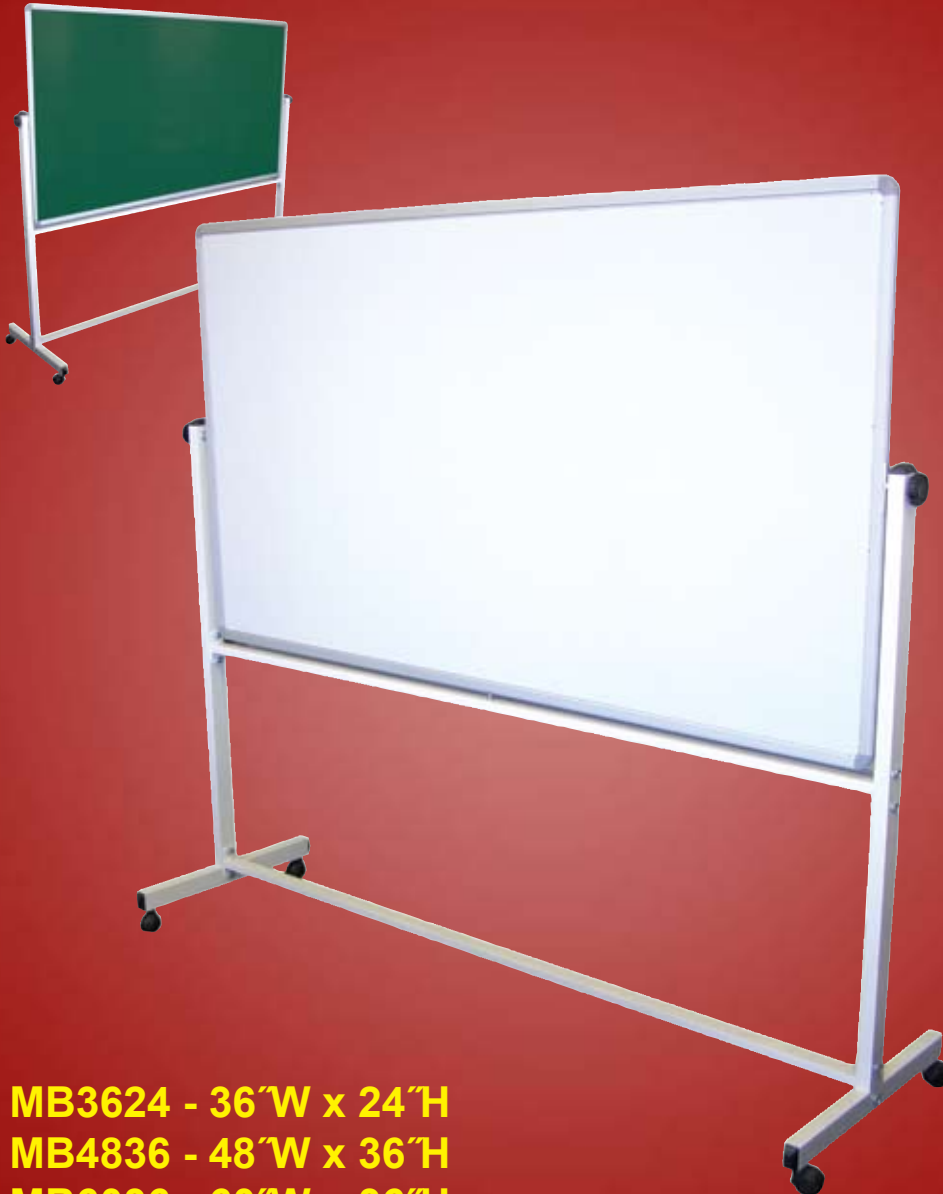

LUXOR

MB Series

Reversible White/Chalkboard

- Whiteboard on one side chalkboard on the other
- Silver frame
- Both sides are magnetic
- Includes four casters for easy mobility
- Available in sizes of:
36"W x 24"H
48"W x 36"H
60"W x 36"H
72"W x 40"H

MB3624 - 36"W x 24"H

MB4836 - 48"W x 36"H

MB6036 - 60"W x 36"H

MB7240 - 72"W x 40"H