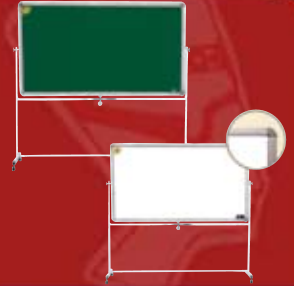

LUXOR

MB Series

Reversible White/Chalkboard

- Whiteboard on one side chalkboard on the other
- Silver frame
- Both sides are magnetic
- Includes four casters for easy mobility
- Available in sizes of:
36"W x 24"H
48"W x 36"H
60"W x 36"H
72"W x 40"H

MB3624 - 36"W x 24"H

MB4836 - 48"W x 36"H

MB6036 - 60"W x 36"H

MB7240 - 72"W x 40"H