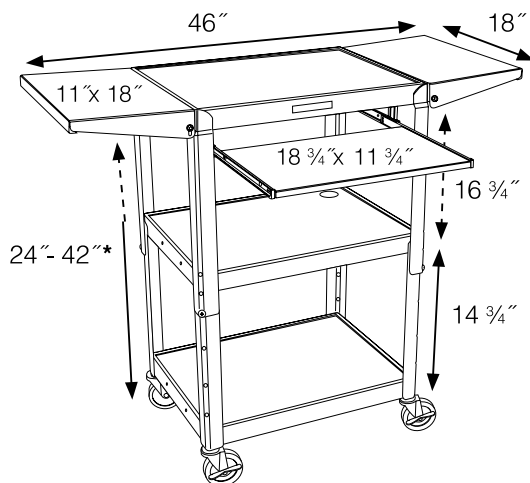

## Adjustable Height Steel A/V Cart

**AVJ42KBDL-RD**  
24"W x 18"D x 42"H

- Multipurpose steel utility cart perfect for use with audio/video equipment and more
- Roll formed shelves with powder coat paint finish
- Tables are robotically-welded for stability, with easy-access cable holes to keep the cart clean, organized and safe
- Measures 24"W x 18"D x 42"H with adjustable height from 24" to 42" in 2" increments
- Drop leaf side shelves measure 11<sup>3</sup>/<sub>4</sub>"W x 18<sup>3</sup>/<sub>4</sub>"D
- Keyboard shelf measures 18"W x 11"D
- .25" retaining lip borders flat shelves
- Rolling cart with four 4" silent roll, full swivel ball bearing casters, two with locking brake
- Three-outlet, 15' UL and CSA listed electrical assembly with cord plug snap

\* - in 2" increments

**MADE IN  
USA**