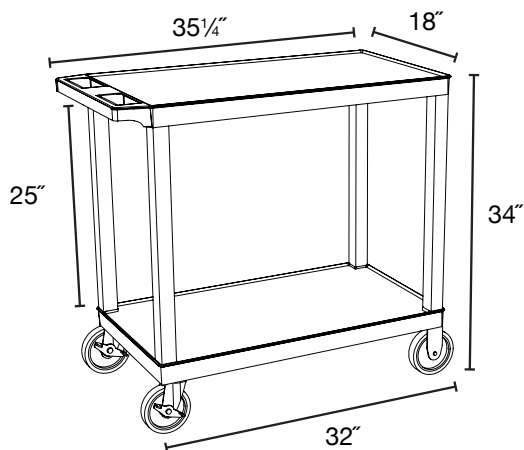

Plastic Heavy Duty Utility Cart

EC22HD
35 $\frac{1}{4}$ "W x 18"D x 31 $\frac{1}{2}$ "H

Black

Gray

- 32"W x 18"D flat shelves are 1 $\frac{3}{4}$ " thick
- 33% More capacity than a standard 24"W x 18"D cart
- Has an ergonomic push handle molded into the top shelf
- Four 5" heavy duty casters two with swivel locking brake, two stationary
- Available in black or gray
- Molded plastic shelves and legs won't stain, scratch, dent or rust
- Maximum weight capacity of 500lbs (evenly distributed)