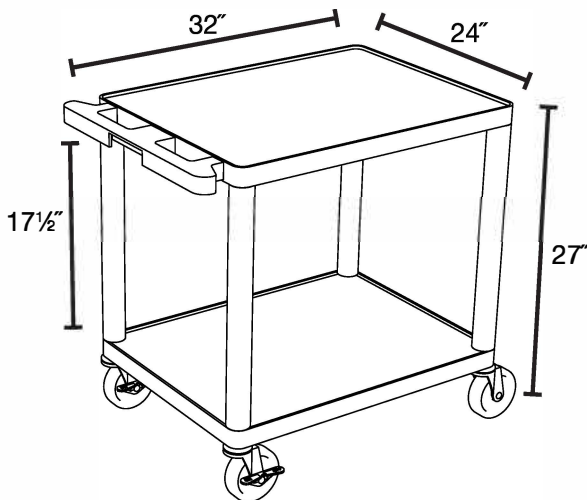

## Heavy Duty A/V Cart

**LE27-B**  
32"W x 24"D x 27"H

**MADE IN  
USA**

**LE27C2-B**  
32"W x 24"D x 27"H

- Multipurpose utility cart perfect for use with audio/video equipment and more
- Measures 32"W x 24"D x 27"H
- .25" retaining lip borders flat shelves to ensure minimal sliding
- Includes locking cabinet made from 20-gauge steel with powder coat paint finish, full piano door hinges with a set of two keys
- Cabinet inner dimensions measure 23<sup>1</sup>/<sub>4</sub>" W x 16<sup>3</sup>/<sub>4</sub>" D x 18"H
- Ergonomic push handle molded into the top shelf for optimum comfort
- Four 4" Heavy-Duty non-marring casters, two with locking brake, for mobility and stability
- Molded plastic shelves and legs won't stain, scratch, dent or rust
- Three-outlet surge suppressing 15" cord, grip strips, wire clips and grommet hole
- Maximum weight capacity of 400lbs (evenly distributed)