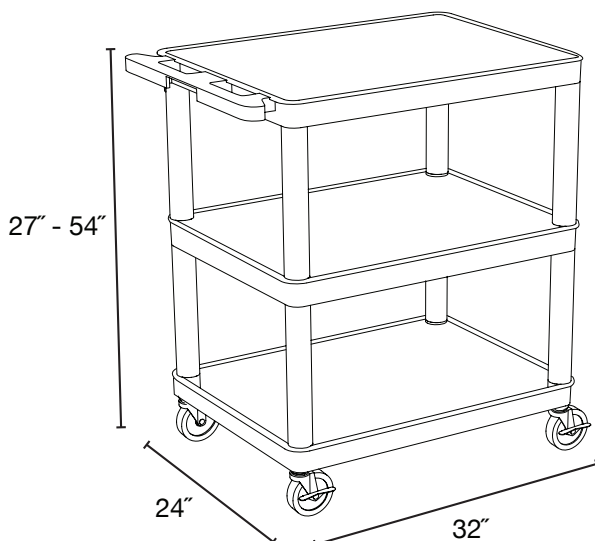

Heavy Duty A/V Cart

LPLDUOE-B
24"W x 18"D x 27" - 54"H

LPLDUOCE-B
24"W x 18"D x 27" - 54"H

**MADE IN
USA**

- Multipurpose utility cart perfect for use with audio/video equipment and more
- Measures 34"W x 24"D x 27" - 54"H
- .25" retaining lip borders flat shelves to ensure minimal sliding
- Includes locking cabinet made from 20-gauge steel with powder coat paint finish, full piano door hinges with a set of two keys
- Cabinet inner dimensions measure 23¹/₄" W x 16³/₄" D x 18" H
- Ergonomic push handle molded into the top shelf for optimum comfort
- Four 4" Heavy-Duty non-marring casters, two with locking brake, for mobility and stability
- Molded plastic shelves and legs won't stain, scratch, dent or rust
- Three-outlet surge suppressing 15" cord and cord management system to keep cart clean and organized
- Maximum weight capacity of 400 lbs. (evenly distributed)