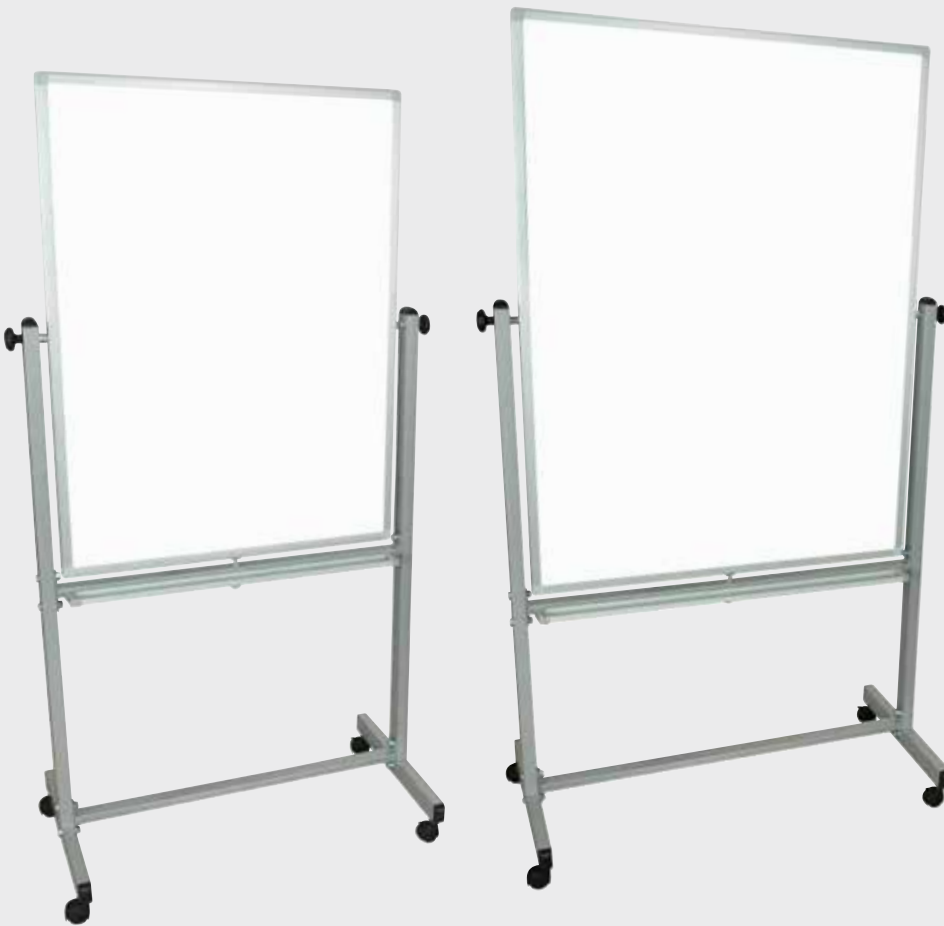

Reversible Magnetic Whiteboard

- Whiteboard on both sides
- Aluminum frame around board
- Chrome finish on frame
- Both sides are magnetic
- 4 Casters for easy mobility
- 2 Board sizes to choose from
- 10 year warranty on whiteboard

MB3040WW

***29⁷/₈"W x 39³/₈"H
board size***

***35³/₈"W x 68"H x 20¹/₂"D
frame size***

MB3648WW

***35³/₈"W x 47¹/₄"H
board size***

***41³/₈"W x 72"H x 20¹/₂"D
frame size***