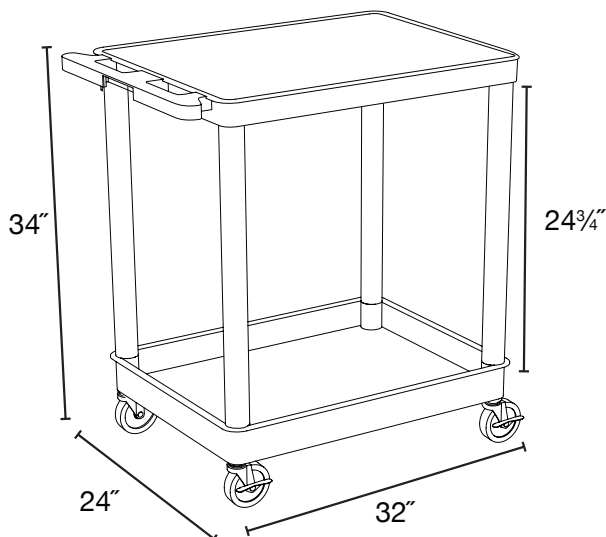

Large Flat shelf Utility Cart

TC22-B
32"W x 24"D x 34"H

- Multipurpose utility cart ideal for use as a serving or storage cart
- Measures 32"W x 24"D x 34"H (width includes handle) with a clearance between shelves of 24.75" for easy access
- Includes two 1.75" high falt shelves with .25" retaining lip to secure items from sliding off
- Ergonomic push handle molded into the top shelf
- Four 4" Heavy-Duty non-marring casters, two with locking brake
- Shelves and legs are constructed with an injection molded thermoplastic resin, which will not stain, scratch, dent or rust
- Maximum weight capacity of 400 lbs. (evenly distributed)