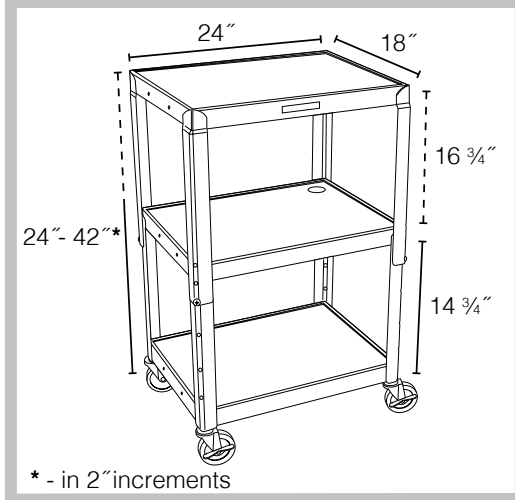

24x18

Available in 4 Colors:

AVJ42C
W42ACE

Adjustable Height Steel AV Carts

- Steel shelves have a 1/4" retaining lip, with cable access holes
- No slip rubber mat for adjustable top shelf
- Locking security cabinet has full piano hinge door
- A set of silent roll, 4" full swivel ball bearing casters, two with locking brakes
- Includes a 3-outlet UL listed electrical assembly with a 15 ft. cord

MADE IN USA

Color Options:

Measurements:

AVJ42-GN
W42AGE

Available in 9 Colors:

Color Options:

To specify which unit color is ordered, replace ★ in this example product number with available color option of choice: **AVJ42C★**