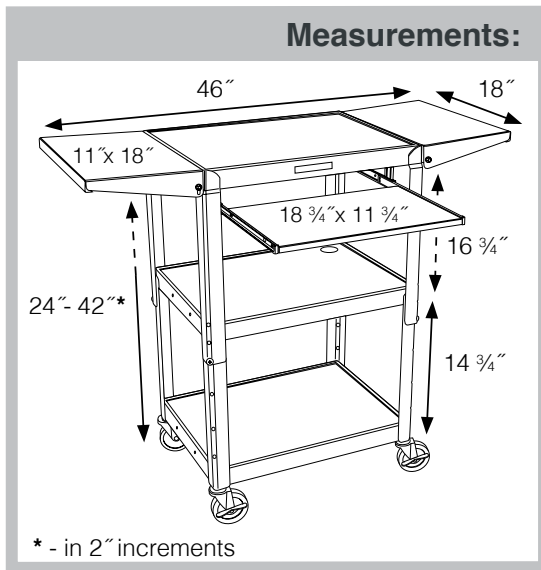

Adjustable Height Steel A/V Carts w/Pullout Tray & Drop Leaf Shelves

W42ACEKBDL
24 - 42" H x 18" D x 24" W

NEW

Steel shelves have a 1/4" retaining lip, with cable access holes. No slip rubber mat for adjustable top shelf.

Locking security cabinet has full piano hinge door. Pull-out keyboard shelf which is ideal for laptop & keyboards.

Drop leaf side shelves add an additional work area and lock easily into position.

A set of silent roll, 4" full swivel ball bearing casters, two with locking brakes.

Includes a 3-outlet UL listed electrical assembly with a 15 ft. cord.

W42AEKBDL
24 - 42" H x 18" D x 24" W

Color Options:	Black	Gray GY	Red R	Burgundy BY	Blue BU
-----------------------	--------------	-------------------	-----------------	-----------------------	-------------------