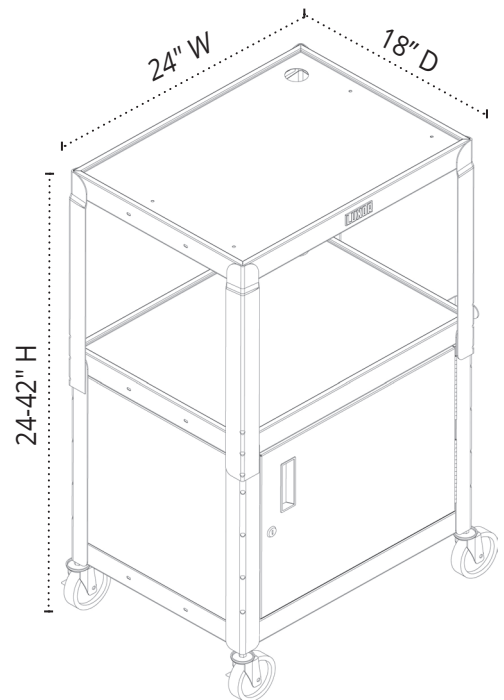

## Adjustable Height Steel AV Cart - Cabinet

### Product Specifications

Item Number	AVJ42C
Material	Powder-Coated Steel
Color	Black, Red or Blue
Cart Dimensions	24"W x 18"D x 24-42"H
Weight	62 lbs.
Cabinet Dimensions	24" W x 17.5" D x 16" H
Distance Between Shelves	Middle to Top: Adjustable, 0.5" - 16"
Retaining Lip	Yes; 0.25"
Safety Mats	Yes
Grommet Holes	Two; one each on middle and top shelf
Casters (4)	4" silent roll, swivel, ball-bearing; two with locking brakes
Power	Three-outlet power strip; UL/CSA Listed
Voltage	120V/15A
Cord Length	15'
Weight Capacity	300 lbs.
Made in USA	Yes
Shipping Method	Ground
Shipping Carton Dimensions	25" W x 19" D x 22" H
Shipping Weight	64 lbs.
Assembly Required	Yes