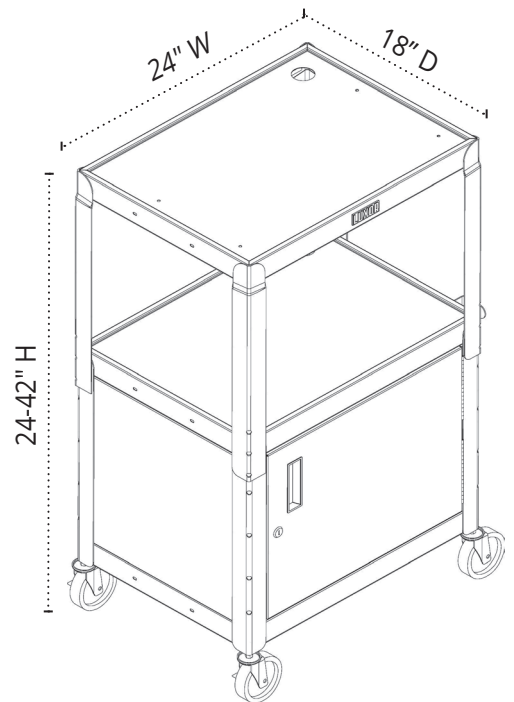

## Adjustable Height Steel AV Cart

### Product Specifications

Item Number	AVJ42
Material	Powder-Coated Steel
Color	Black, Red or Blue
Cart Dimensions	24"W x 18"D x 24-42"H
Weight	40 lbs.
Distance Between Shelves	Lower to Middle: 14.75" Middle to Top: Adjustable, 0.5" - 16"
Retaining Lip	Yes; 0.25"
Safety Mats	Yes
Grommet Holes	Two; one each on middle and top shelf
Casters (4)	4" silent roll, swivel, ball-bearing; two with locking brakes
Power	Three-outlet power strip; UL/CSA Listed
Voltage	120V/15A
Cord Length	15'
Weight Capacity	300 lbs.
Made in USA	Yes
Shipping Method	Ground
Shipping Carton Dimensions	25" W x 19" D x 22" H
Shipping Weight	46 lbs.
Assembly Required	Yes