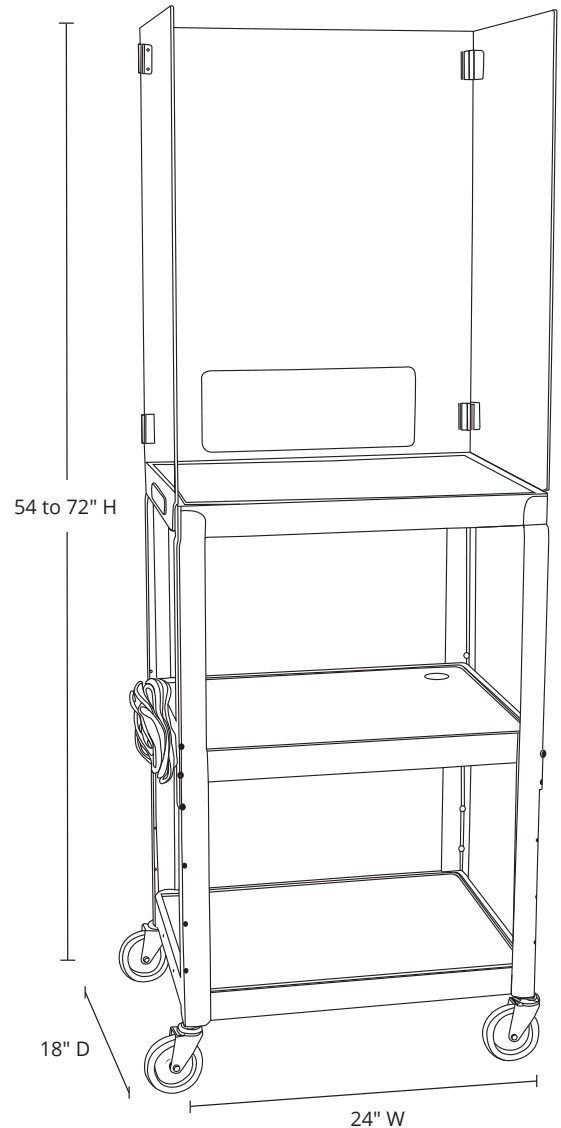

DIVAVJ42

Adjustable-Height Steel AV Cart with Acrylic Sneeze Guard

Product Specifications

Item Number	DIVAVJ42
Overall Dimensions	24" W x 18" D x 54 to 72" H
Cart Material	Steel
Cart Dimensions	24" W x 18" D x 24 to 42" H
Shelf Quantity	Three
Distance Between Shelves	Lower to Middle: 14.75"; Middle to Top: Adjustable, 1/2" to 16"
Casters (4)	4" silent roll, swivel, ball-bearing; two casters include locking brakes
Power	Three-outlet power strip UL/CSA listed
Voltage	110V
Ship Method	Ground
Cord Length	15'
Panel Material	Clear acrylic
Panel Thickness	1/4"
Bracket Material	Brushed aluminum
Bracket Type	Edge clamp (tightened with built-in screws)
Shipping Method	Ground
Cutout Size	16" W x 6" H
Panel Marker Compatibility	Water-soluble dry-erase markers only
Required Tools for Assembly	Philips head screwdriver
Product Weight	Total: 46.6 lbs. (panels: 6.6 lbs.; cart: 40 lbs.)
Shipping Carton Dimensions	Box 1 (cart): 24" W x 22" D x 19" H Box 2 (panels): 35" W x 26" D x 2" H
Shipping Weight	Box 1 (cart): 46 lbs. Box 2 (panels): 7 lbs.
Assembly Required	Yes