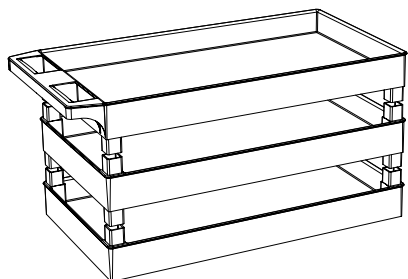

LUXOR

www.luxorfurn.com

EC121HD

3 Shelf 18 x 32

Tub Cart Instructions

w/ Heavy Duty Casters

Parts List

A x1

J x1

G x16

Threaded insert

H x16

Threaded screw

Shelves may be flat or tub depending on the model purchased.