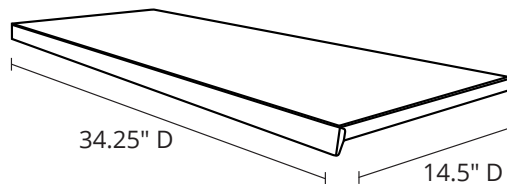

FOLDCAB3636B

36" FOLDING CABINET

Product Specifications

Item Number	FOLDCAB3636B
Material	Powder Coated Steel
Color Finish	Black
Overall Dimensions Assembled	36" W x 36" H x 16" D
Dimensions Folded	36" W x 36" H x 5" D
Shelf Dimensions	34.25" W x 14.5" D
Number of Shelves	2
Shelf Type	Height Adjustable
Shelf Weight Capacity	65 lbs.
Lock Type	Key-lock; 2 Keys Included
Shipping Method	Ground
Shipping Dims	37" L x 37" W x 6" H
Actual Weight	63 lbs.
Shipping Weight	66 lbs.
Knock Down	Yes
Assembly Required	Yes
Assembly Time	10 Minutes