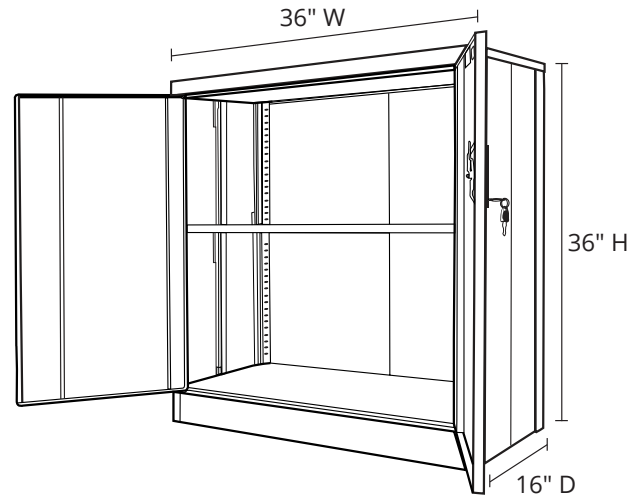

FOLDCAB3636B

36" FOLDING CABINET

Product Specifications

Item Number	FOLDCAB3636B
Material	Powder Coated Steel
Color Finish	Black
Overall Dimensions Assembled	36" W x 36" H x 16" D
Dimensions Folded	36" W x 36" H x 5" D
Shelf Dimensions	34.25" W x 14.5" D
Number of Shelves	2
Shelf Type	Height Adjustable
Shelf Weight Capacity	65 lbs.
Lock Type	Key-lock; 2 Keys Included
Shipping Method	Ground
Shipping Dims	37" L x 37" W x 6" H
Actual Weight	63 lbs.
Shipping Weight	66 lbs.
Knock Down	Yes
Assembly Required	Yes
Assembly Time	10 Minutes