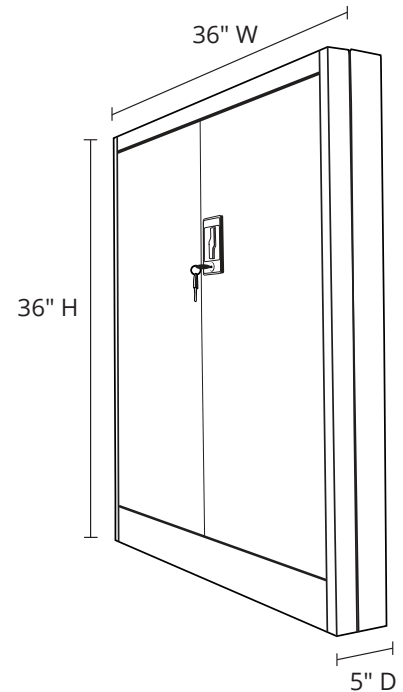

FOLDCAB3636B

36" FOLDING CABINET

Product Specifications

Item Number	FOLDCAB3636B
Material	Powder Coated Steel
Color Finish	Black
Overall Dimensions Assembled	36" W x 36" H x 16" D
Dimensions Folded	36" W x 36" H x 5" D
Shelf Dimensions	34.25" W x 14.5" D
Number of Shelves	2
Shelf Type	Height Adjustable
Shelf Weight Capacity	65 lbs.
Lock Type	Key-lock; 2 Keys Included
Shipping Method	Ground
Shipping Dims	37" L x 37" W x 6" H
Actual Weight	63 lbs.
Shipping Weight	66 lbs.
Knock Down	Yes
Assembly Required	Yes
Assembly Time	10 Minutes