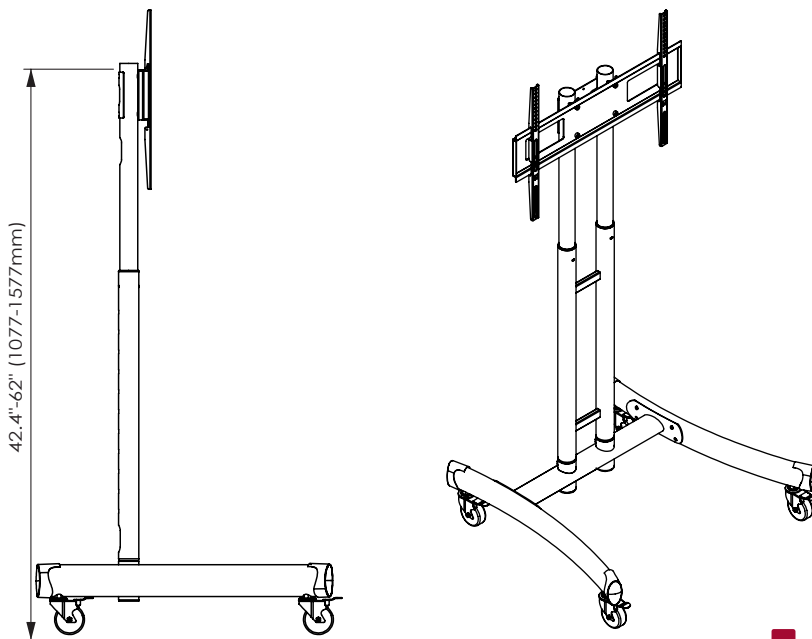

FP1000

Height Adjustable Rolling TV Stand

Product Specifications

Item Number	FP1000
Frame Material	Steel frame with a black powder coat paint finish
Overall Dimensions	31.4" W x 28.1" D x 48.4" to 68" H
Base Dimensions	31.4" W x 28.1" D
Height Adjustment Range	8.4" to 68" H (in 2" increments)
TV Size	Fits 32" to 70" screens
Vesa Range	100 x 100 mm to 600 x 400 mm
Cable Management	Internally routed
Tilt	None
Caster	Four 2" full-swivel with locking brakes
Weight Capacity	100 lbs.
Ship Method	Ground
Assembly Required	Yes