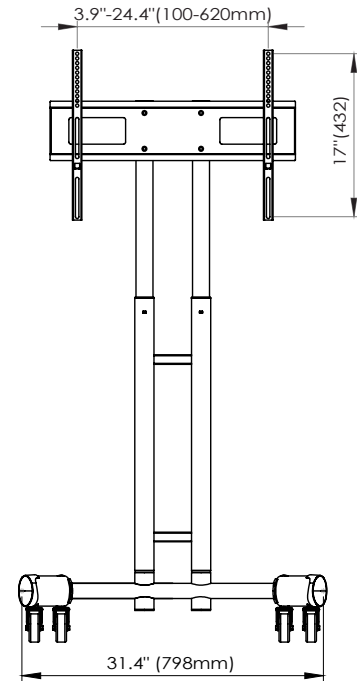

FP1000

Height Adjustable Rolling TV Stand

Product Specifications

Item Number	FP1000
Frame Material	Steel frame with a black powder coat paint finish
Overall Dimensions	31.4" W x 28.1" D x 48.4" to 68" H
Base Dimensions	31.4" W x 28.1" D
Height Adjustment Range	8.4" to 68" H (in 2" increments)
TV Size	Fits 32" to 70" screens
Vesa Range	100 x 100 mm to 600 x 400 mm
Cable Management	Internally routed
Tilt	None
Caster	Four 2" full-swivel with locking brakes
Weight Capacity	100 lbs.
Ship Method	Ground
Assembly Required	Yes