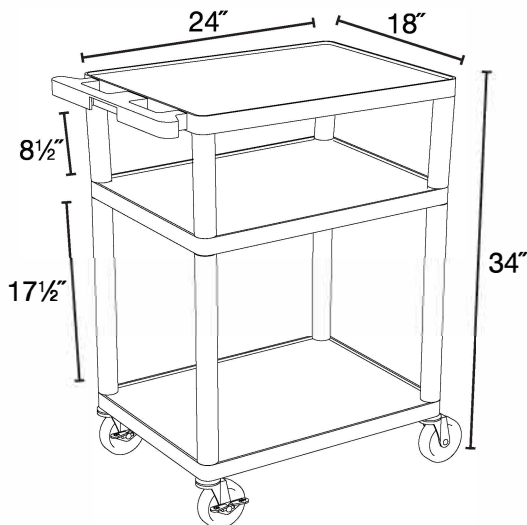

Heavy Duty A/V Cart

LE34-B
24"W x 18"D x 34"H

LE34C-B
24"W x 18"D x 34"H

**MADE IN
USA**

- Multipurpose utility cart perfect for use with audio/video equipment and more
- Measures 24"W x 18"D x 34"H
- .25" retaining lip borders flat shelves to ensure minimal sliding
- Includes locking cabinet made from 20-gauge steel with powder coat paint finish, full piano door hinges with a set of two keys
- Cabinet inner dimensions measure 23¹/₄" W x 16³/₄" D x 18" H
- Ergonomic push handle molded into the top shelf for optimum comfort
- Four 4" Heavy-Duty non-marring casters, two with locking brake, for mobility and stability
- Molded plastic shelves and legs won't stain, scratch, dent or rust
- Three-outlet surge suppressing 15" cord, grip strips, wire clips and grommet hole
- Maximum weight capacity of 400lbs (evenly distributed)