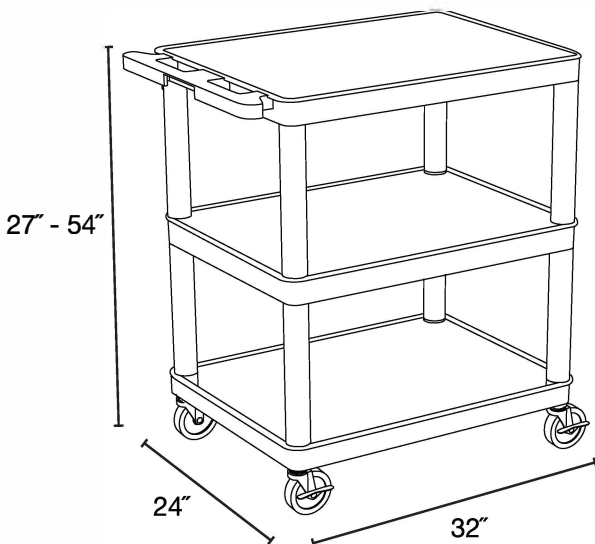

Heavy Duty A/V Cart

LELDUO-B
24"W x 18"D x 27" - 54"H

LELDUOC-B
24"W x 18"D x 27" - 54"H

**MADE IN
USA**

- Multipurpose utility cart perfect for use with audio/video equipment and more
- Measures 34"W x 24"D x 27" - 54"H
- .25" retaining lip borders flat shelves to ensure minimal sliding
- Includes locking cabinet made from 20-gauge steel with powder coat paint finish, full piano door hinges with a set of two keys
- Cabinet inner dimensions measure 23¹/₄" W x 16³/₄" D x 18" H
- Ergonomic push handle molded into the top shelf for optimum comfort
- Four 4" Heavy-Duty non-marring casters, two with locking brake, for mobility and stability
- Molded plastic shelves and legs won't stain, scratch, dent or rust
- Three-outlet surge suppressing 15" cord, grip strips, wire clips and grommet hole
- Maximum weight capacity of 400lbs (evenly distributed)