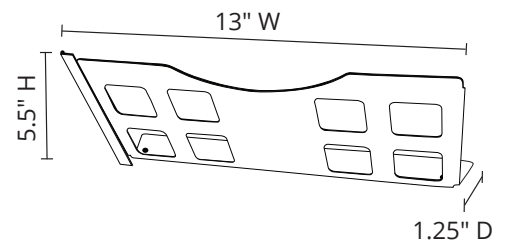

### Product Specifications

Item Number	LLTC12-G
Material	Powder Coated Steel
Color Finish	Light Gray
Capacity	12 Tablets / Chromebooks
Cabinet Overall Dimensions	20.75" W x 7" D x 35" H
Slot Dimensions	13.25" W x 1.2" D x 8.8" H
Cord Length	10'
Cord Quantity	1
Lock	Key-lock on front door; 2 sets of keys
Power	One 12-outlet vertical power strip; Internal power strip is UL and cUL Listed
Voltage	120V/15A
Ship Method	Ground
Shipping Dims	24" W x 9" D x 38" H
Actual Weight	51 lbs.
Shipping Weight	55 lbs.
Mounting Hardware	Included (for drywall surface)
Assembly Required	No unit assembly, but unit must be attached to wall