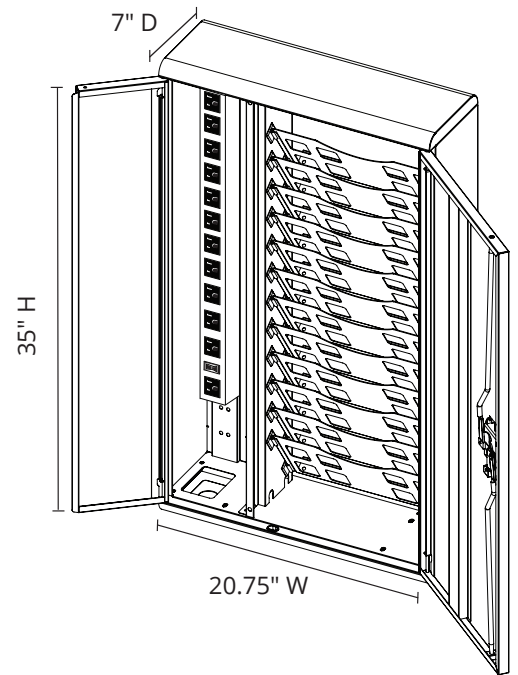

## 12 TABLET/ CHROMEBOOK WALL-MOUNTED CHARGING STATION

### Product Specifications

Item Number	LLTC12-G
Material	Powder Coated Steel
Color Finish	Light Gray
Capacity	12 Tablets / Chromebooks
Cabinet Overall Dimensions	20.75" W x 7" D x 35" H
Slot Dimensions	13.25" W x 1.2" D x 8.8" H
Cord Length	10'
Cord Quantity	1
Lock	Key-lock on front door; 2 sets of keys
Power	One 12-outlet vertical power strip; Internal power strip is UL and cUL Listed
Voltage	120V/15A
Ship Method	Ground
Shipping Dims	24" W x 9" D x 38" H
Actual Weight	51 lbs.
Shipping Weight	55 lbs.
Mounting Hardware	Included (for drywall surface)
Assembly Required	No unit assembly, but unit must be attached to wall