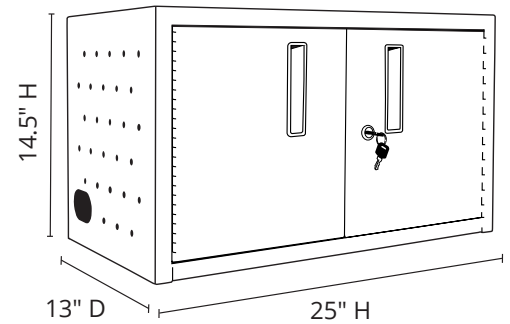

## 16 Tablet Wall / Desk Charging Box

### Product Specifications

Item Number	LLTMW16-G
Material	Powder Coated Steel
Color Finish	Light Gray
Capacity	16 Tablets
Exterior Dimensions	25" W x 13" D x 14.5" H
Weight	26.5 lbs.
Shelf Quantity	1
Divider Make	Rubber Coated Steel
Divider Distance	1"
Interior Divider Dimensions	1" W x 11.5" D x 13" H
Doors	2; front access
Lock	Key-lock on front door; 2 sets of keys
Ventilation	2 sides; left and right
Cord Length	10'
Weight Capacity	10 lbs.
Power	12-outlet horizontal power strip; UL approved
Voltage	120V/15A
Meets ANSI/BIFMA	Yes
Ship Method	Ground
Shipping Carton Dims	1 carton; 27" W x 15" D x 17" H
Shipping Weight	28 lbs.
Assembly Required	None