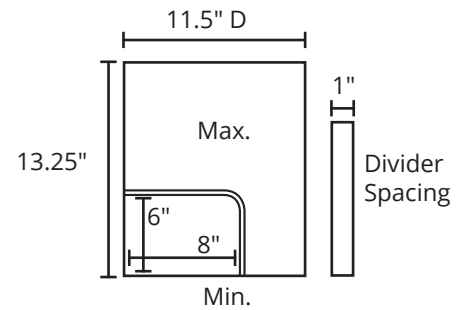

### Product Specifications

Item Number	LLTMW16-G
Material	Powder Coated Steel
Color Finish	Light Gray
Capacity	16 Tablets
Exterior Dimensions	25" W x 13" D x 14.5" H
Weight	26.5 lbs.
Shelf Quantity	1
Divider Make	Rubber Coated Steel
Divider Distance	1"
Interior Divider Dimensions	1" W x 11.5" D x 13" H
Doors	2; front access
Lock	Key-lock on front door; 2 sets of keys
Ventilation	2 sides; left and right
Cord Length	10'
Weight Capacity	10 lbs.
Power	12-outlet horizontal power strip; UL approved
Voltage	120V/15A
Meets ANSI/BIFMA	Yes
Ship Method	Ground
Shipping Carton Dims	1 carton; 27" W x 15" D x 17" H
Shipping Weight	28 lbs.
Assembly Required	None