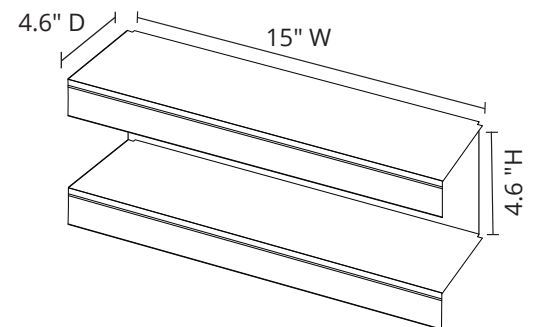

LLVR8-G

8 DEVICE VR WALL-MOUNTED CHARGING STATION

Product Specifications

Item Number	LLVR8-G
Material	Powder Coated Steel
Color Finish	Light Gray
Capacity	8 VR Headsets
Cabinet Overall Dimensions	19"W x 6.25"D x 26.5"H
Slot Dimensions	15"W x 4.6"D x 4.6"H
Cord Length	10'
Cord Quantity	1
Lock	Key-lock; 2 Keys
Power	One 10-outlet vertical power strip; Internal power strip is UL and cUL Listed
Voltage	120V/15A
Ship Method	Ground
Shipping Dims	22"W x 8"D x 31"H
Actual Weight	33 lbs.
Shipping Weight	37 lbs.
Mounting Hardware	Included (for drywall surface)
Assembly Required	No unit assembly, but unit must be attached to wall