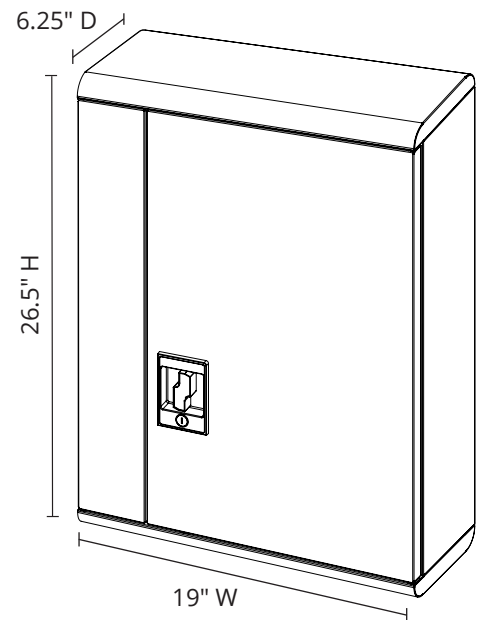

LLVR8-G

8 DEVICE VR WALL-MOUNTED CHARGING STATION

Product Specifications

Item Number	LLVR8-G
Material	Powder Coated Steel
Color Finish	Light Gray
Capacity	8 VR Headsets
Cabinet Overall Dimensions	19"W x 6.25"D x 26.5"H
Slot Dimensions	15"W x 4.6"D x 4.6"H
Cord Length	10'
Cord Quantity	1
Lock	Key-lock; 2 Keys
Power	One 10-outlet vertical power strip; Internal power strip is UL and cUL Listed
Voltage	120V/15A
Ship Method	Ground
Shipping Dims	22"W x 8"D x 31"H
Actual Weight	33 lbs.
Shipping Weight	37 lbs.
Mounting Hardware	Included (for drywall surface)
Assembly Required	No unit assembly, but unit must be attached to wall