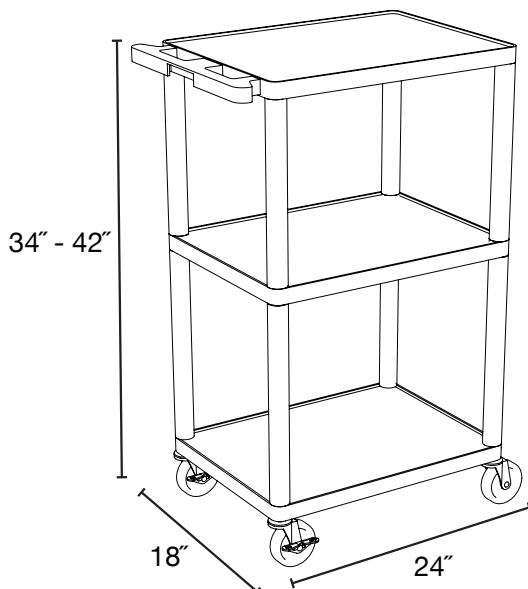

Heavy Duty A/V Cart

LPDUO-B
24"W x 18"D x 34" - 42"H

**MADE IN
USA**

LPDUOCE-B
24"W x 18"D x 34" - 42"H

- Multipurpose utility cart perfect for use with audio/video equipment and more
- Measures 24"W x 18"D x 34" - 42"H
- .25" retaining lip borders flat shelves to ensure minimal sliding
- Includes locking cabinet made from 20-gauge steel with powder coat paint finish, full piano door hinges with a set of two keys
- Cabinet inner dimensions measure 23¹/₄" W x 16³/₄" D x 18" H
- Ergonomic push handle molded into the top shelf for optimum comfort
- Four 4" Heavy-Duty non-marring casters, two with locking brake, for mobility and stability
- Molded plastic shelves and legs won't stain, scratch, dent or rust
- Three-outlet surge suppressing 15" cord and cord management system to keep cart clean and organized
- Maximum weight capacity of 400 lbs. (evenly distributed)