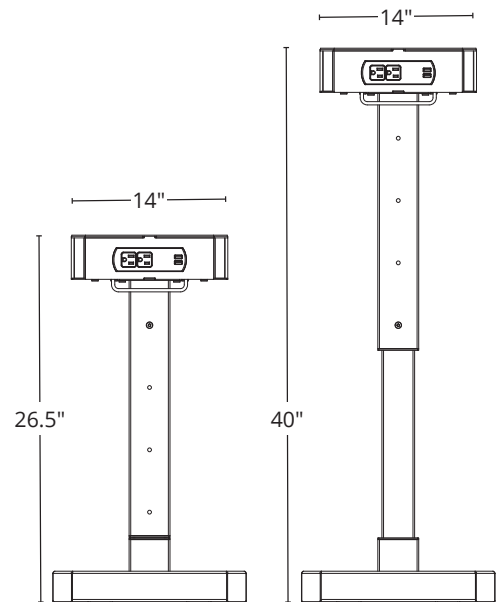

LUXPWR-WH

LuxPower Mobile AC and USB Charging Tower

Product Specifications

Item Number	LUXPWR-WH
Material	Powder coated steel
Finish Color	White
Overall Dimensions	14"W x 14"D x 26.5" to 40"H
Platform Dimensions	14"W x 14"D
Platform Padding	EVA foam
Height Adjustment	13.5" (in 4.5" increments)
AC Power	8 125-volt AC outlets
USB Power	8 2.4A USB ports
Surge Protection	None
Mobility	2" casters
Handles	2 located under tower platform
Cord Length	12'
Cable Management	Integrated cord wrap
Product Weight	34 lbs.
Shipping Weight	38.4 lbs
Shipping Dimensions	29.5"W x 17"D x 17"H
Ship Method	Ground
Assembly Required	None
Certifications	UL and cUL 962A
Warranty	Limited one (1) year from date of shipment