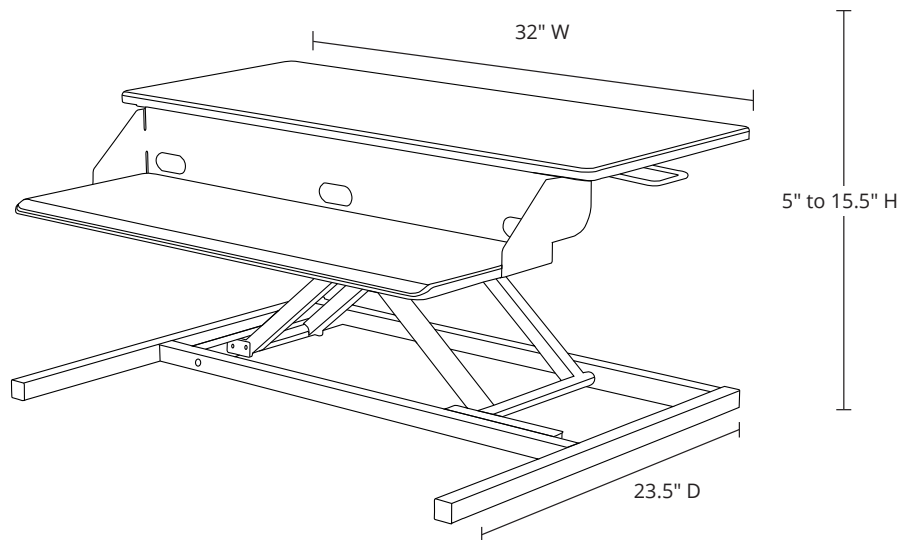

LVLUP PRO32-BK

Level Up Pro 32 Standing Desk Converter-Black

Product Specifications

Item Number:	LVLUP PRO32-BK
Overall Dimensions:	32" W x 23.5" D x 5" to 15.5" H
Base Dimensions:	30" W x 23.5" D
Top Shelf Dimensions:	32" W x 13.75" D
Lower Shelf Dimensions:	27.75" W x 9.75" D
Distance Between Shelves:	4.25"
Frame Material:	Powder Coated Steel
Frame Color:	Black
Desktop Material:	Medium Density Fiberboard (MDF) with Polyvinyl Chloride (VC) finish
Height Adjustment Mechanism:	Pneumatic air cylinder with steel lever
Weight Capacity:	35 lbs.
Actual Weight:	30.9 lbs.
Shipping Weight:	37.5 lbs.
Shipping Carton Dims:	37" x 26" x 7"
Shipping Method:	Ground
Assembly Required:	No