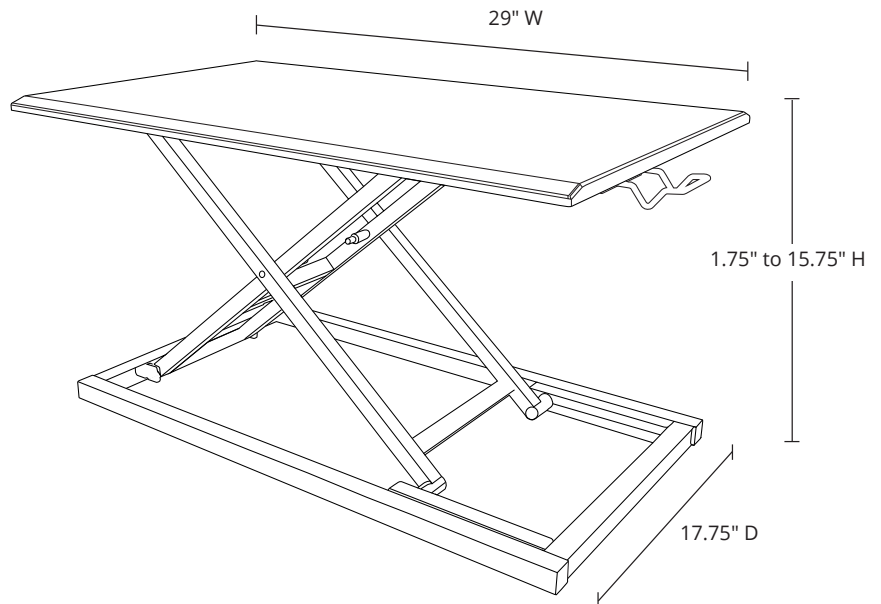

## Level Up Pneumatic Adjustable Desktop Desk-Black

### Product Specifications

Item Number:	LVLUP32-BK
Overall Dimensions:	29" W x 17.75" D x 1.75" to 15.75" H
Base Dimensions:	27.5" W x 15" D
Shelf Dimensions:	29" W x 17.75" D
Frame Material:	Powder Coated Steel
Frame Color:	Black
Desktop Material:	Medium Density Fiberboard (MDF) with Polyvinyl Chloride (VC) finish
Height Adjustment Mechanism:	Pneumatic air cylinder with steel lever
Weight Capacity:	20 lbs.
Actual Weight:	21.6 lbs.
Shipping Weight:	25 lbs.
Shipping Carton Dimensions:	33" x 21" x 4"
Shipping Method:	Ground
Assembly Required:	No