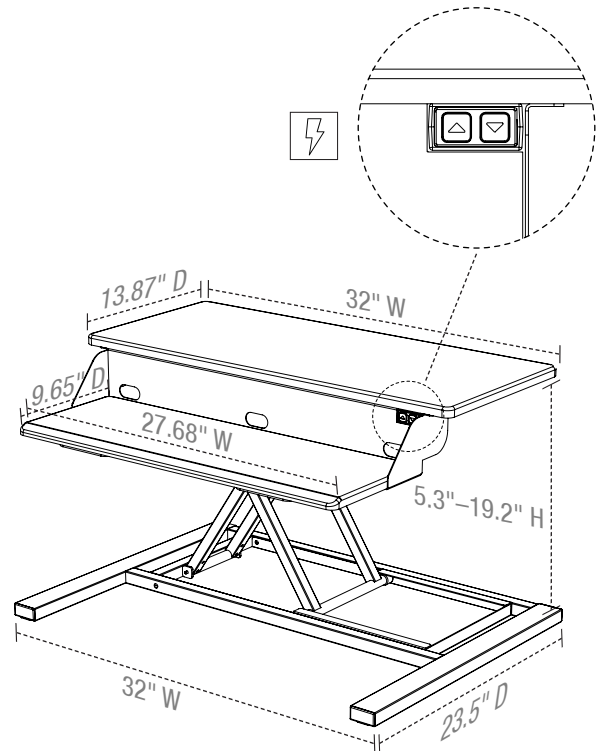

LVLUP EPRO32-BK – ELECTRIC LEVEL UP PRO 32 STANDING DESK CONVERTER

Product Specifications

Item Number	LVLUP EPRO32-BK
Desktop Color	Black
Frame Color	Black
Desktop Material	Medium Density Fiberboard (MDF) w/ Polyvinyl Chloride (PVC)
Frame Material	Steel
Overall Dimensions	32" W x 23.5" D x 5.3" – 19.2" H
Top Shelf Dimensions	32"W x 13.87"D
Lower Shelf Dimensions	27.68"W x 9.65"D
Distance Between Top & Lower Shelf	4.27"
Height Adjustment Range	Between 5.3" – 19.2" H
Height Adjustment Mechanism	Linear Actuator
Speed	16 sec/up, 16 sec/down (without load)
Actual Weight	47 lbs.
Weight Capacity	35 lbs.
Lift Capacity	22 lbs.
Power Cord Length	10"
Ship Method	Ground
Shipping Weight	49 lbs.
Shipping Carton Dims	36.6" x 26.38" x 6.5"
Meets ANSI/BIFMA Standards	Yes
Assembly Required	No