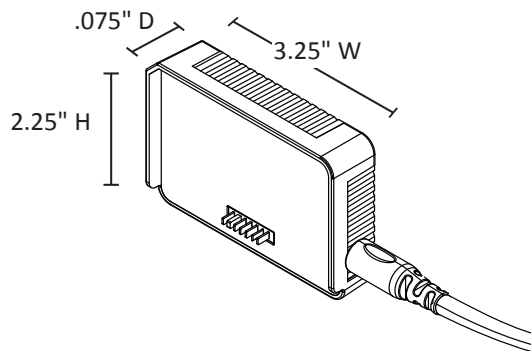

### Product Specifications

<b>Item Number</b>	<b>LX-PNADJ-EPW</b>
<b>Overall Dimensions</b>	25.5" W x 17" D x 28" - 42.5" H
<b>Base Dimensions</b>	22" W x 17" D
<b>Tabletop Dimensions</b>	25.5" W x 16.7" D x .07" H
<b>Item Weight</b>	23.1 lbs
<b>Leg/Base Make</b>	Powder Coated Steel
<b>Height Expansion Make</b>	Aluminum
<b>Tabletop Make</b>	Medium Density Fiberboard (MDF) with Rubber Trim
<b>Tilt</b>	4 Positions; 10°, 20°, 30°, 90°
<b>Paper-Stop Lip</b>	Yes
<b>Height Adjustment Mechanism</b>	Pneumatic Gas Foot Pedal
<b>Weight Capacity</b>	100 lbs
<b>Casters (2)</b>	2" Casters, 2 Stationary Rubber Feet
<b>Shipping Method</b>	Ground
<b>Shipping Carton Dims</b>	34" W x 21" D x 5" H
<b>Shipping Weight</b>	27 lbs
<b>Assembly Required</b>	Yes

<b>Item Number</b>	<b>KBEP-BASE1</b>
<b>Overall Dimensions</b>	0.75" D x 3.25" W x 2.25" H
<b>Battery Slots</b>	1
<b>Input Power</b>	100-240V 50/60Hz (2A)
<b>Output Power (to battery)</b>	25.5V 3.0A
<b>Battery Cell Recharge Time</b>	2 hours
<b>Shipping Method</b>	Ground
<b>Shipping Carton Dimensions*</b>	1 carton; 10" W x 10" D x 2" H
<b>Shipping Weight*</b>	2 lbs.