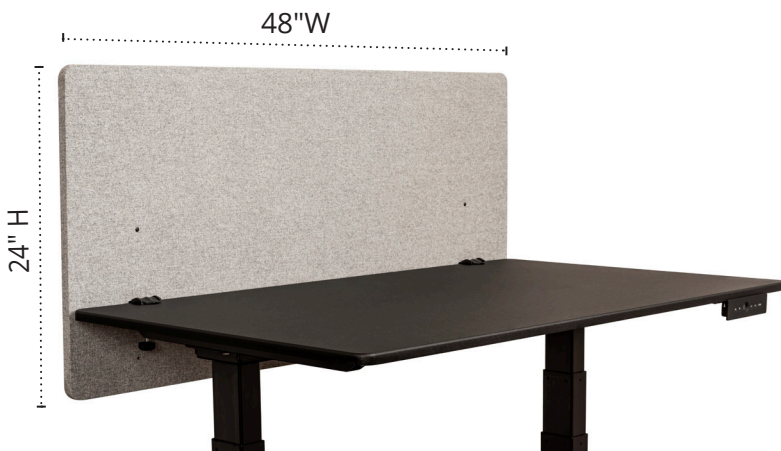

RCLM2D4824MG

RECLAIM 48x24 & 24x24 Desk Privacy Panel Set in Misty Gray

Product Specifications

Component Number	RCLM4824MG
Brand	reclaim™
Material	100% Recycled PET - Core: 60% post-consumer - Fabric: 100% post-consumer
Color	Misty Gray
Clamp Material	Powder-Coated Steel
Attachment Method	2 Clamps
NRC Rating	0.85 (85% sound absorbency)
Dimensions	48"W x 24"H x 0.88"D
Actual Panel Weight	8 lbs.
Actual Clamp Weight	1 lbs.
Shipping Method	Ground
Shipping Carton Dimensions	Box 1: 54"W x 27"H x 1"D Box 2: 5"W x 4"H x 3"D
Shipping Weight	Box 1: 11 lbs. Box 2: 1 lbs.
Warranty	5 Year Limited Warranty

To Order, Call Your
Sales Representative
or 800-323-4656

Product Specifications

Component Number	RCLM2424MG
Brand	reclaim™
Material	100% Recycled PET - Core: 60% post-consumer - Fabric: 100% post-consumer
Color	Misty Gray
Clamp Material	Powder-Coated Steel
Attachment Method	2 Clamps
NRC Rating	0.85 (85% sound absorbency)
Dimensions	24"W x 24"H x 0.88"D
Actual Panel Weight	5 lbs.
Actual Clamp Weight	1 lbs.
Shipping Method	Ground
Shipping Carton Dimensions	Box 1: 31"W x 27"H x 1"D Box 2: 5"W x 4"H x 3"D
Shipping Weight	Box 1: 7 lbs. Box 2: 1 lbs.
Warranty	5 Year Limited Warranty