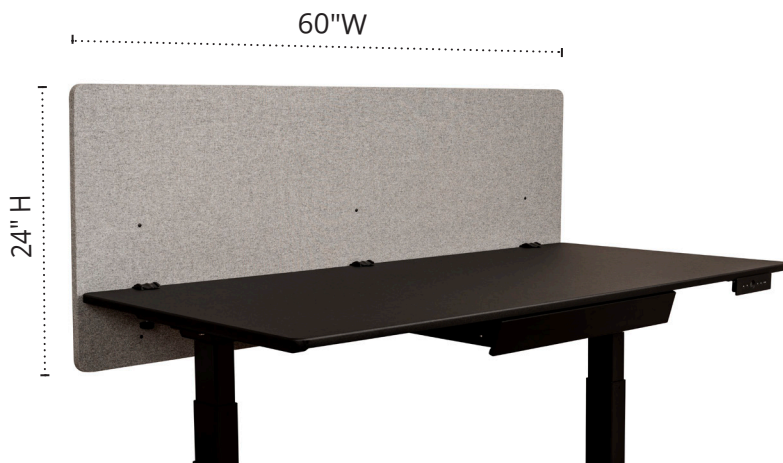

RCLM3D6024MG

RECLAIM 60x24 & Two 24x24 Desk Privacy Panel Set in Misty Gray

Product Specifications

Component Number	RCLM6024MG
Brand	reclaim™
Material	100% Recycled PET - Core: 60% post-consumer - Fabric: 100% post-consumer
Color	Misty Gray
Clamp Material	Powder-Coated Steel
Attachment Method	3 Clamps
NRC Rating	0.85 (85% sound absorbency)
Dimensions	60"W x 24"H x 0.88"D
Actual Panel Weight	11 lbs.
Actual Clamp Weight	1.5 lbs.
Shipping Method	Ground
Shipping Carton Dimensions	Box 1: 66"W x 27"H x 1"D Box 2: 7"W x 4"H x 3"D
Shipping Weight	Box 1: 14 lbs. Box 2: 2 lbs.
Flammability Rating	UL 94, HB
Warranty	5 Year Limited Warranty

To Order, Call Your
Sales Representative
or 800-323-4656

Product Specifications

Component Number	RCLM2424MG	
Quantity Included	2	
Brand	reclaim™	
Material	100% Recycled PET - Core: 60% post-consumer - Fabric: 100% post-consumer	
Color	Misty Gray	
Clamp Material	Powder-Coated Steel	
Attachment Method	2 Clamps	
NRC Rating	0.85 (85% sound absorbency)	
Dimensions	24"W x 24"H x 0.88"D	
Actual Panel Weight	5 lbs.	
Actual Clamp Weight	1 lbs.	
Shipping Method	Ground	
Shipping Carton Dimensions	Panel Box 1: 31"W x 27"H x 1"D Clamp Box 1: 5"W x 4"H x 3"D	Panel Box 2: 31"W x 27"H x 1"D Clamp Box 2: 5"W x 4"H x 3"D
Shipping Weight	Panel Box 1: 7 lbs. Clamp Box 1: 1 lbs.	Panel Box 2: 7 lbs. Clamp Box 2: 1 lbs.
Flammability Rating	UL 94, HB	
Warranty	5 Year Limited Warranty	