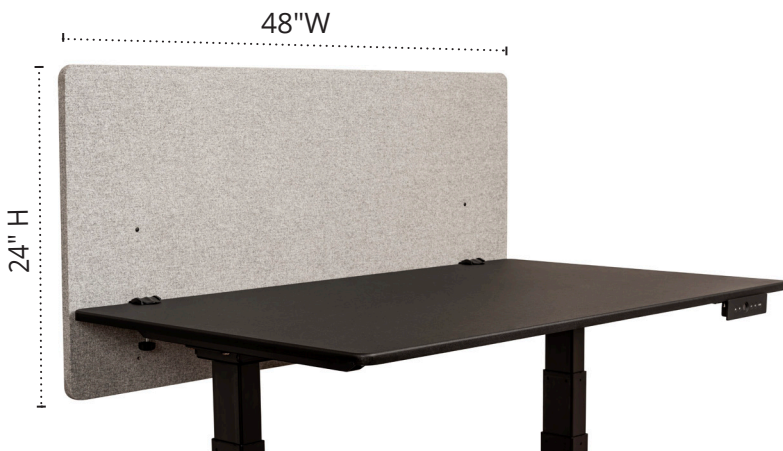

# RCLM4824MG

## RECLAIM 48x24 Desk Privacy Panel in Misty Gray

### Product Specifications

Item Number	RCLM4824MG
Brand	reclaim™
Material	100% Recycled PET - Core: 60% post-consumer - Fabric: 100% post-consumer
Color	Misty Gray
Clamp Material	Powder-Coated Steel
Attachment Method	2 Clamps
NRC Rating	0.85 (85% sound absorbency)
Dimensions	48"W x 24"H x 0.88"D
Actual Panel Weight	8 lbs.
Actual Clamp Weight	1 lbs.
Shipping Method	Ground
Shipping Carton Dimensions	Box 1: 54"W x 27"H x 1"D Box 2: 5"W x 4"H x 3"D
Shipping Weight	Box 1: 11 lbs. Box 2: 1 lbs.
Warranty	5 Year Limited Warranty