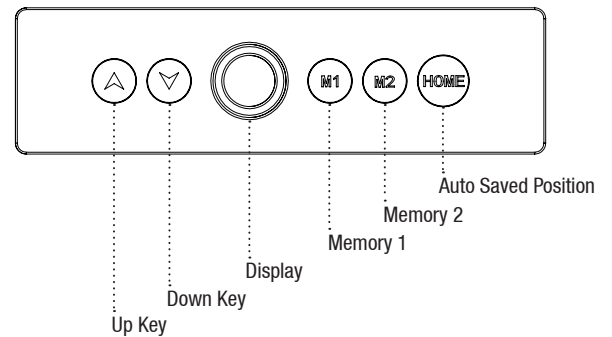

STANDE-48-BK/WO 3-STAGE DUAL MOTOR ELECTRIC STAND UP DESK

Product Specifications

Item Number	STANDE-48-BK/WO
Desktop Color	White Oak
Frame Color	Black
Table Material	Melamine with PVC edge banding
Frame	Steel
Electric Type	Dual Motors
Power Cord	9'
Noise Level	40 db
Full Dimensions	47.25" W x 29.5" D x 26" – 51.6" H
Table Dimensions	47.25" W x 29.5" D x 0.75" H
Adjustable Height Range	Between 26" – 51.6" H
Speed	1.2" per second
Anti-collision Technology	Yes
Stage of Each Leg	3 Stage
Actual Weight	111.5 lbs.
Weight Capacity	350 lbs.
Lift Capacity	265 lbs.
Glides	Furniture glides
Ship Method	Ground Box 1 = Frame Box (42" x 11" x 13") Box 2 = Top Box (53" x 35" x 3")
Shipping Weight	Box 1 = Frame Box (90 lbs.) Box 2 = Top Box (34 lbs.)
Meets ANSI/BIFMA Standards	Yes