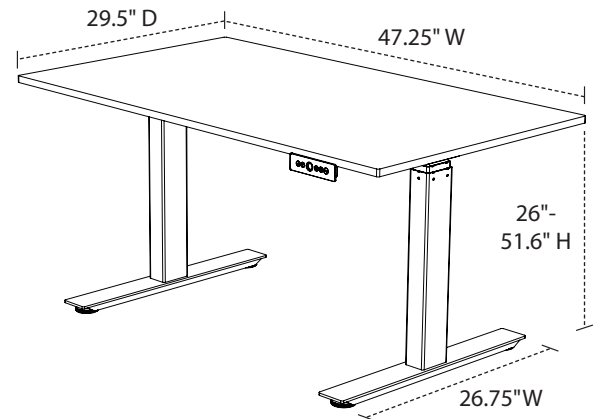

STANDE-48-BK/WO 3-STAGE DUAL MOTOR ELECTRIC STAND UP DESK

Product Specifications

Item Number	STANDE-48-BK/WO
Desktop Color	White Oak
Frame Color	Black
Table Material	Melamine with PVC edge banding
Frame	Steel
Electric Type	Dual Motors
Power Cord	9'
Noise Level	40 db
Full Dimensions	47.25" W x 29.5" D x 26" – 51.6" H
Table Dimensions	47.25" W x 29.5" D x 0.75" H
Adjustable Height Range	Between 26" – 51.6" H
Speed	1.2" per second
Anti-collision Technology	Yes
Stage of Each Leg	3 Stage
Actual Weight	111.5 lbs.
Weight Capacity	350 lbs.
Lift Capacity	265 lbs.
Glides	Furniture glides
Ship Method	Ground Box 1 = Frame Box (42" x 11" x 13") Box 2 = Top Box (53" x 35" x 3")
Shipping Weight	Box 1 = Frame Box (90 lbs.) Box 2 = Top Box (34 lbs.)
Meets ANSI/BIFMA Standards	Yes