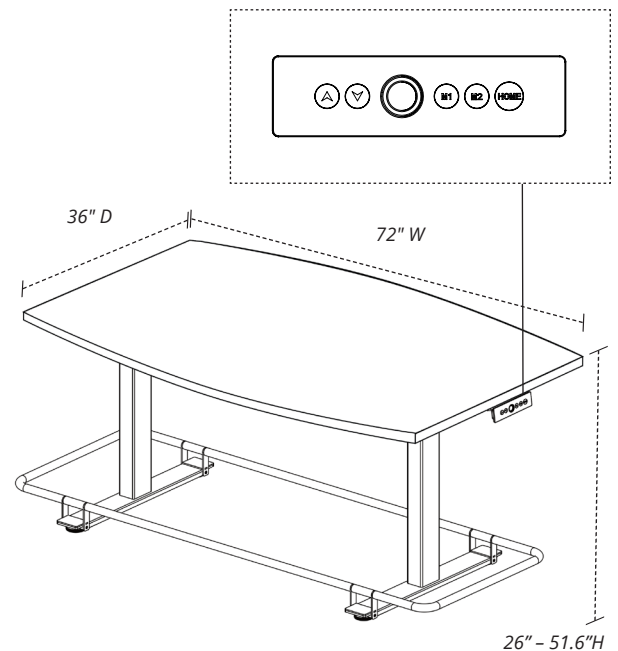

STANDECTFB72WO

72" ELECTRIC ADJUSTABLE HEIGHT CONFERENCE TABLE WITH FOOTREST BAR

Product Specifications

Item Number	STANDECTFB72WO
Desktop Color	White Oak
Frame Color	Black
Table Material	Melamine with PVC edge banding
Frame Material	Steel
Electric Type	Dual Motors
Power Cord	9'
Noise Level	40 db
Full Dimensions	72" W x 36" D x 26" – 51.6" H
Table Dimensions	72" W x 36" D x 0.625" H
Footrest Dimensions	66.5" W x 23" D; raised 4" off the ground
Adjustable Height Range	Between 26" – 51.6" H
Speed	1.2" per second
Anti-collision Technology	Yes
Stage of Each Leg	3 Stage
Actual Weight	152 lbs
Lift Weight Capacity	256 lbs.
Glides	Furniture glides
Ship Method	Freight
Shipping Weight	165 lbs.
Meets ANSI/BIFMA Standards	Yes
Assembly Required	Yes