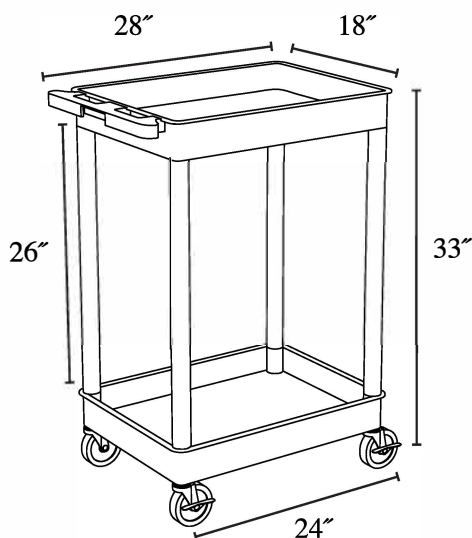

## Flat shelf Utility Cart

**STC22-B**  
24"W x 18"D x 33"H

- Multipurpose utility cart ideal for use as a serving or storage cart
- Measures 24"W x 18"D x 33.25"H with a clearance between shelves of 26" for easy access
- Includes two falt shelves with .25" retaining lip to secure items from sliding off
- Ergonomic push handle molded into the top shelf
- Four 4" Heavy-Duty non-marring casters, two with locking brake
- Shelves and legs are constructed with an injection molded thermoplastic resin, which will not stain, scratch, dent or rust
- Maximum weight capacity of 300 lbs. (evenly distributed)