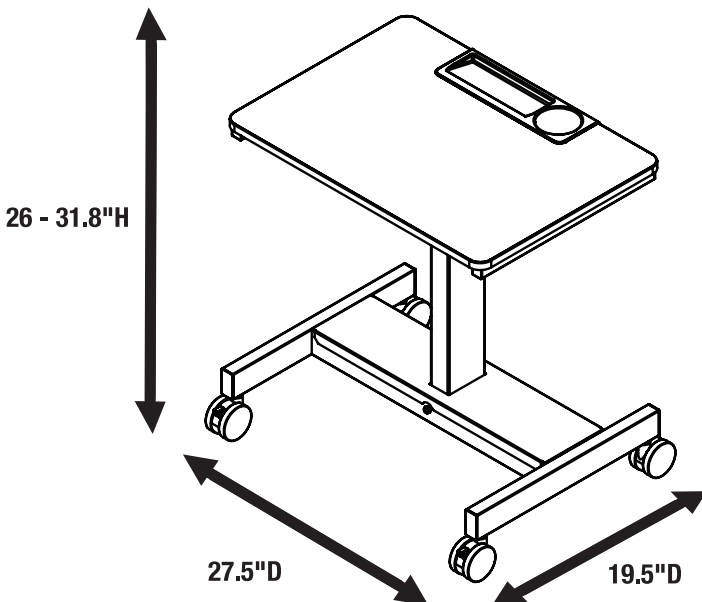

STUDENT-C-S - CRANK HEIGHT ADJUSTABLE STUDENT DESK SHORTER VERSION FOR LOWER GRADE LEVELS

Product Specifications:

Item Number	STUDENT-C-S
Dimensions	27.5"W x 19.5"D x 26" - 31.8"H
Frame Make	powder-coated steel
Frame Color	Medium Gray
Weight	41.9 lbs.
Desktop Make	Melamine Surface
Desktop Color	Light Gray
Desktop Dimensions	27.5"W x 19.5"D
Height Adjustment Mechanism	Crank Handle
Height Adjustment Increments	Anywhere between 26" - 31.8"H
Weight Capacity	88 lbs.
Casters (4)	3" casters; two with locking breaks
Additional Features	Backpack hook, cup holder, pencil holder
Meets ANSI/BIFMA	Yes
Meets CPSIA	Yes
Shipping Method	Ground
Shipping Carton Dimensions	32"W x 27"D x 7"H
Shipping Weight	49 lbs.
Assembly Required	Yes