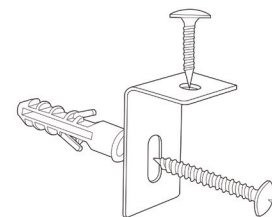

WB3624W

Wall-Mounted Magnetic Whiteboard

Product Specifications

Item Number	WB3624W
Material	Painted Steel
Frame	Aluminum; 1" edging
Surface Material	Magnetic Painted Steel
Full Dimensions	36"W x 24"H
Tray Dimensions	35.5"W x 2"H
Actual Weight	10 lbs.
Shipping Method	Ground
Shipping Carton Dimensions	40"W x 29"D x 2"H
Shipping Weight	12 lbs.
Assembly Required	Board assembled; wall-mounted hardware provided