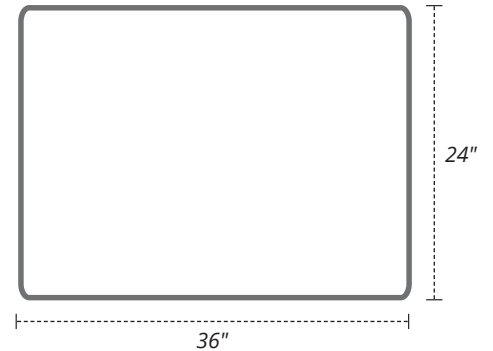

WB3624W

Wall-Mounted Magnetic Whiteboard

Product Specifications

Item Number	WB3624W
Material	Painted Steel
Frame	Aluminum; 1" edging
Surface Material	Magnetic Painted Steel
Full Dimensions	36"W x 24"H
Tray Dimensions	35.5"W x 2"H
Actual Weight	10 lbs.
Shipping Method	Ground
Shipping Carton Dimensions	40"W x 29"D x 2"H
Shipping Weight	12 lbs.
Assembly Required	Board assembled; wall-mounted hardware provided