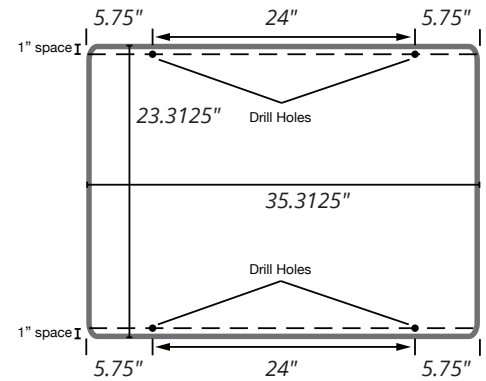

WB3624W

Wall-Mounted Magnetic Whiteboard

Product Specifications

Item Number	WB3624W
Material	Painted Steel
Frame	Aluminum; 1" edging
Surface Material	Magnetic Painted Steel
Full Dimensions	36"W x 24"H
Tray Dimensions	35.5"W x 2"H
Actual Weight	10 lbs.
Shipping Method	Ground
Shipping Carton Dimensions	40"W x 29"D x 2"H
Shipping Weight	12 lbs.
Assembly Required	Board assembled; wall-mounted hardware provided