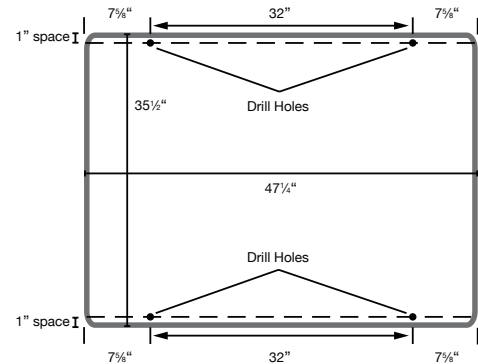

WB4836W

Wall-Mounted Magnetic Whiteboard

Product Specifications

Item Number	WB4836W
Material	Painted Steel
Frame	Aluminum; 1" edging
Surface Material	Magnetic Painted Steel
Full Dimensions	48"W x 36"H
Tray Dimensions	35.5"W x 2"H
Actual Weight	15 lbs.
Shipping Method	Freight
Shipping Carton Dimensions	53"W x 42"D x 2"H
Shipping Weight	26 lbs.
Assembly Required	Board assembled; wall-mounted hardware provided