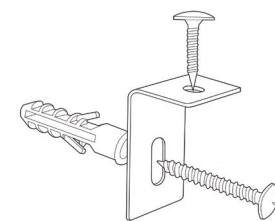

WB4836W

Wall-Mounted Magnetic Whiteboard

Product Specifications

Item Number	WB4836W
Material	Painted Steel
Frame	Aluminum; 1" edging
Surface Material	Magnetic Painted Steel
Full Dimensions	48"W x 36"H
Tray Dimensions	35.5"W x 2"H
Actual Weight	15 lbs.
Shipping Method	Freight
Shipping Carton Dimensions	53"W x 42"D x 2"H
Shipping Weight	26 lbs.
Assembly Required	Board assembled; wall-mounted hardware provided