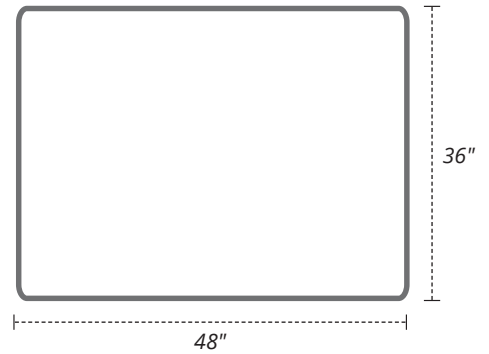

WB4836W

Wall-Mounted Magnetic Whiteboard

Product Specifications

Item Number	WB4836W
Material	Painted Steel
Frame	Aluminum; 1" edging
Surface Material	Magnetic Painted Steel
Full Dimensions	48"W x 36"H
Tray Dimensions	35.5"W x 2"H
Actual Weight	15 lbs.
Shipping Method	Freight
Shipping Carton Dimensions	53"W x 42"D x 2"H
Shipping Weight	26 lbs.
Assembly Required	Board assembled; wall-mounted hardware provided