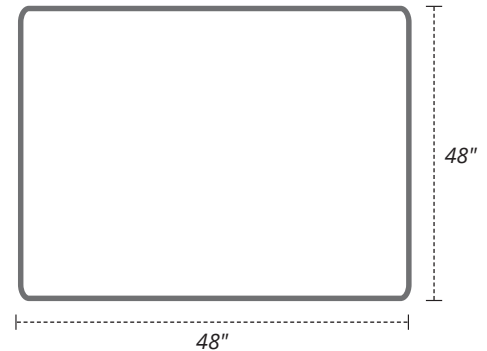

WB4848W

Wall-Mounted Magnetic Whiteboard

Product Specifications

Item Number	WB4848W
Material	Painted Steel
Frame	Aluminum; 1" edging
Surface Material	Magnetic Painted Steel
Full Dimensions	48"W x 48"H
Tray Dimensions	35.5"W x 2"H
Actual Weight	15 lbs.
Shipping Method	Freight
Shipping Carton Dimensions	54"W x 54"D x 2"H
Shipping Weight	32 lbs.
Assembly Required	Board assembled; wall-mounted hardware provided