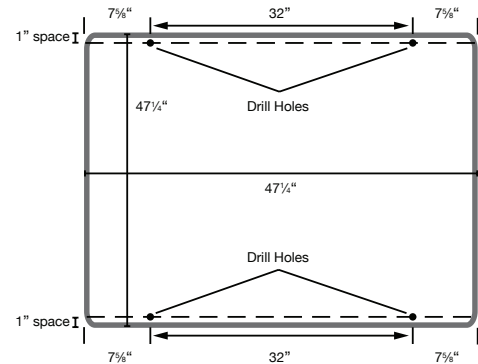

WB4848W

Wall-Mounted Magnetic Whiteboard

Product Specifications

Item Number	WB4848W
Material	Painted Steel
Frame	Aluminum; 1" edging
Surface Material	Magnetic Painted Steel
Full Dimensions	48"W x 48"H
Tray Dimensions	35.5"W x 2"H
Actual Weight	15 lbs.
Shipping Method	Freight
Shipping Carton Dimensions	54"W x 54"D x 2"H
Shipping Weight	32 lbs.
Assembly Required	Board assembled; wall-mounted hardware provided