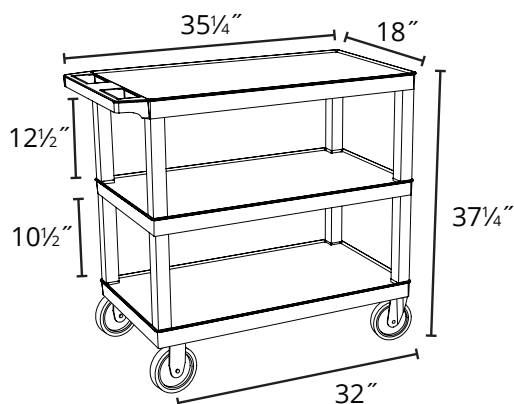

Plastic Heavy Duty Utility Cart

EC121HD
35¼"W x 18"D x 37¼"H

Black

Gray

- 33% more capacity than a standard 24"W x 18"D cart
- Measures 35¼"W x 18"D x 37¼"H (width includes handle) with a clearance between shelves of 10.5" and 12.5" for easy access
- Includes two 2.5" deep tub shelves and one 1.625" high flat shelf with .25" retaining lip to secure items from falling off
- Has an ergonomic push handle molded into the top shelf
- Four 5" heavy duty casters two with swivel locking brake, two stationary
- Molded plastic shelves and legs won't stain, scratch, dent or rust
- Maximum weight capacity of 125 lbs. per shelf, evenly distributed