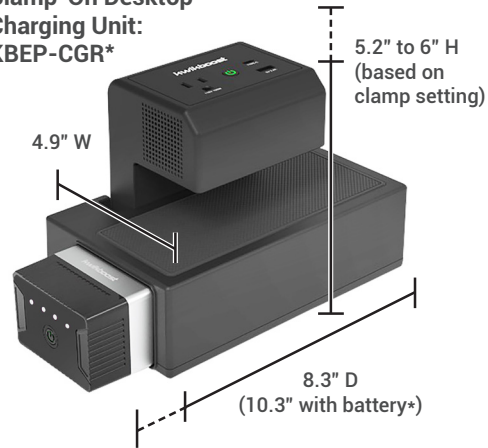

Charging Unit

Clamp-On Desktop Charging Unit: KBEP-CGR*

Features:

- Adjustable clamp is compatible with common desk and tabletop surfaces
- Includes AC outlet, USB-A port, and USB-C PD port
- Conveniently charges Chromebooks, laptops, tablets, and smart phones

Technical Specifications:

AC Outlet	100V-120V, 60Hz, modified sine wave, 90W continuous output power, 95W peak output power (10 minutes)
USB-A Port	5V/2.4A (12W)
USB-C PD Port	5V/2A (10W), 12V/1.5A (18W)
Dimensions	8.3\" D (10.3\" with battery inserted*) x 4.9\" W x 5.2\" to 6\" H (based on clamp setting)
Clamp Capacity	0.7\" to 1.5\"

Technical Specifications:

Battery Capacity	146.52 Wh (18 cells)
Cell Type	18650 Li-ion battery (2,200mAh at 3.7V)
Life Cycles	500 times (higher than 80% of the initial capacity)
Shelf Life	1 year after first charge
Battery Shipping Classifications	UN 3480
Dimensions	9.1\" D x 3.0\" W x 2.1\" H
Battery Weight	2.75 lbs.
Battery Cell Recharge Time	2 hours

Base Charging Stations

Single Battery Charger: KBEP-BASE1

Features:

- Charges and stores EdgePower batteries
- IEC plug with 6.5' power cord (3 and 9-bay only)
- Available in Single, 3-bay, and 9-bay configurations
- Fully recharges battery banks in 2 hours
- 3-bay is stackable and expandable
- 3-bay and 9-bay units offer a Kensington Security Slot for theft deterrence