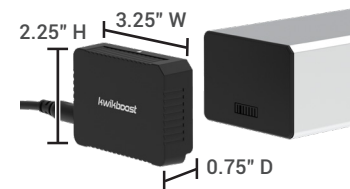

Charging Unit

Clamp-On Desktop Charging Unit: KBEP-CGR*

Features:

- Adjustable clamp is compatible with common desk and tabletop surfaces
- Includes AC outlet, USB-A port, and USB-C PD port
- Conveniently charges Chromebooks, laptops, tablets, and smart phones

Technical Specifications:

AC Outlet	100V-120V, 60Hz, modified sine wave, 90W continuous output power, 95W peak output power (10 minutes)
USB-A Port	5V/2.4A (12W)
USB-C PD Port	5V/2A (10W), 12V/1.5A (18W)
Dimensions	8.3\" D (10.3\" with battery inserted*) x 4.9\" W x 5.2\" to 6\" H (based on clamp setting)
Clamp Capacity	0.7\" to 1.5\"

*Battery sold separately US Patent # 112889935

Battery

Rechargeable Battery: KBEP-BAT

Features:

- Easily interchangeable
- Recharges using EdgePower Base
- Charging Station (sold separately)
- Includes LED charge indicator lights

Base Charging Stations

Single Battery Charger: KBEP-BASE1

Features:

- Charges and stores EdgePower batteries
- IEC plug with 6.5' power cord (3 and 9-bay only)
- Available in Single, 3-bay, and 9-bay configurations
- Fully recharges battery banks in 2 hours
- 3-bay is stackable and expandable
- 3-bay and 9-bay units offer a Kensington Security Slot for theft deterrence