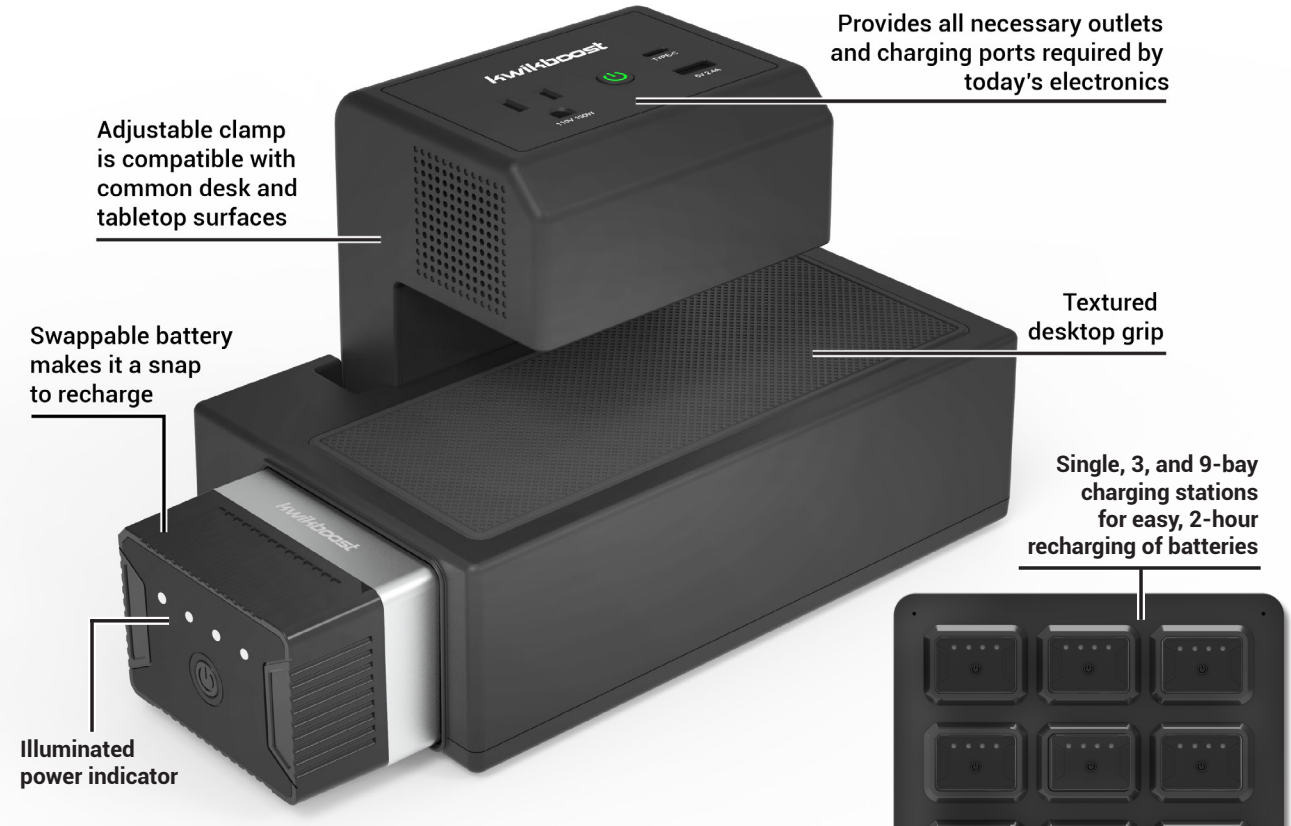

POWERFUL | RECHARGEABLE | PORTABLE

1. **Benefits:**
2. Eliminates trip hazards
   - Neat, clean appearance
   - Fast, plug-n-play operation
   - Moves with desk when reconfiguring a room for seamless transitions
   - Cost effective
   - Easy installation

1. **Charging Capabilities:**
2. Charges a typical laptop up to 2 times
   - Charges a typical tablet up to 4 times
   - Charges a typical Chromebook up to 4 times
   - Charges a typical smart phone up to 14 times