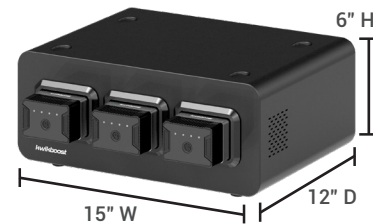

3-Bay Base Charging Station: KBEP-BASE3