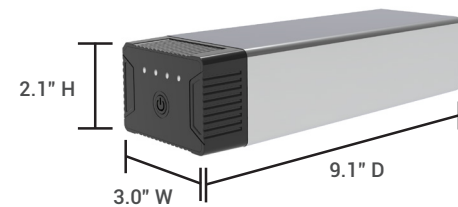

Features:

- Easily interchangeable
- Recharges using EdgePower Base
- Charging Station (sold separately)
- Includes LED charge indicator lights

Technical Specifications:

Battery Capacity	146.52 Wh (18 cells)
Cell Type	18650 Li-ion battery (2,200mAh at 3.7V)
Life Cycles	500 times (higher than 80% of the initial capacity)
Shelf Life	1 year after first charge
Battery Shipping Classifications	UN 3480
Dimensions	9.1\" D x 3.0\" W x 2.1\" H
Battery Weight	2.75 lbs.
Battery Cell Recharge Time	2 hours