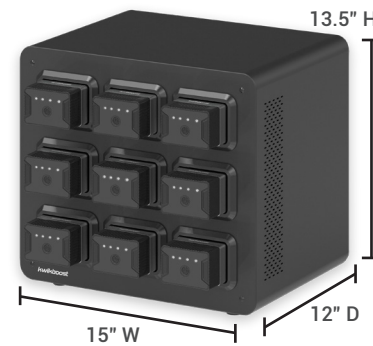

9-Bay Base Charging Station: KBEP-BASE9