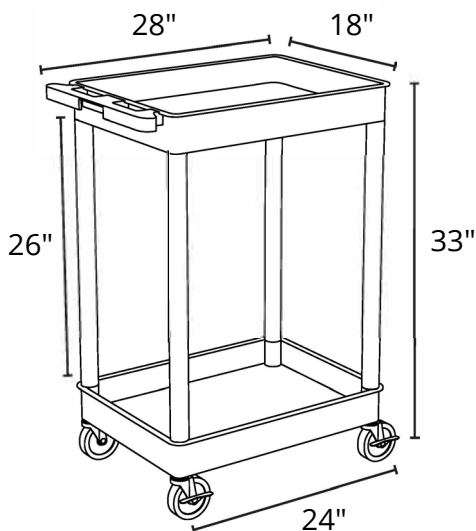

## Flat shelf Utility Cart

STC22-B  
24"W x 18"D x 33"H

- Multipurpose utility cart ideal for use as a serving or storage cart
- Measures 24"W x 18"D x 33.25"H with a clearance between shelves of 26" for easy access
- Includes two falt shelves with .25" retaining lip to secure items from sliding off
- Ergonomic push handle molded into the top shelf
- Four 4" Heavy-Duty non-marring casters, two with locking brake
- Shelves and legs are constructed with an injection molded thermoplastic resin, which will not stain, scratch, dent or rust
- Capacity: 100 lbs. per shelf, evenly-distributed