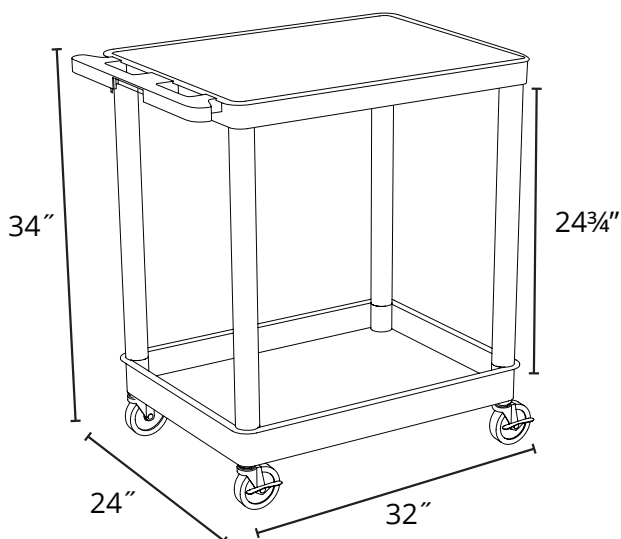

Large Flat shelf Utility Cart

TC22-B
32"W x 24"D x 34"H

- Multipurpose utility cart ideal for use as a serving or storage cart
- Measures 32"W x 24"D x 34"H (width includes handle) with a clearance between shelves of 24.75" for easy access
- Includes two 1.75" high flat shelves with .25" retaining lip to secure items from sliding off
- Ergonomic push handle molded into the top shelf
- Four 4" Heavy-Duty non-marring casters, two with locking brake
- Shelves and legs are constructed with an injection molded thermoplastic resin, which will not stain, scratch, dent or rust
- Capacity: 200 lbs. per shelf, evenly-distributed